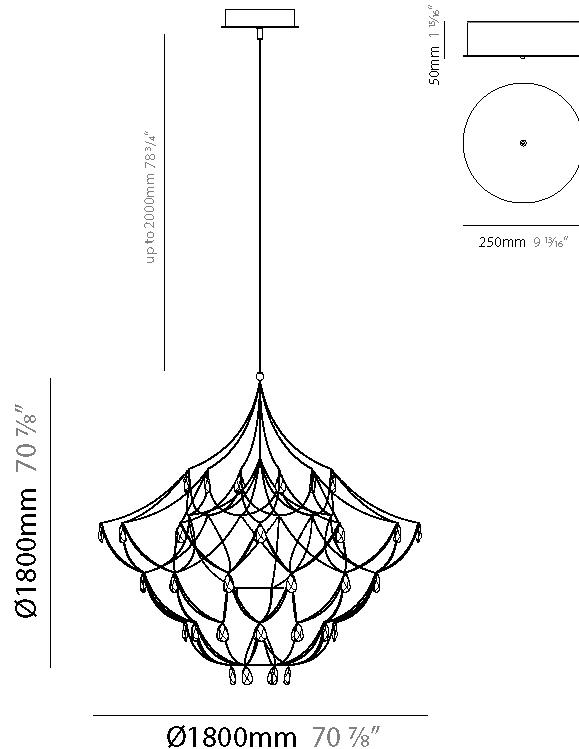

D101413-

base number	LED	Color	Finish
	Dimming	Temperature	Options

1. To build a product code in our configurator select the specify button on the base model # product page
2. To build a manual product code on this datasheet choose from the options listed below in blue font and add the suffix to the base model #

GENERAL

Series: Crystal Galaxy
Brand: Quasar
Division: Design
Mounting Type: Suspension
Mounting Location: Ceiling
Subcategory: Ambient

PHYSICAL

Shape: Abstract
Diameter (mm): 1800
Diameter (in): 70 7/8
Height (mm): 1800
Height (in): 70 7/8
Max. Overall Height (mm): 3800
Max. Overall Height (in): 149 5/8
Light Distribution: Omnidirectional
Weight (kg): 7
Weight (lbs): 15.43
Fixture Finish: NIC / BRA / BBR
Fixture Material: Metal
Cable Details: 2000mm Cable
Upon Request: Custom Sizes

ELECTRICAL

Number of Lamps: 150
Lamp Type: LED Retrofit
Input Wattage (W): 49.5
Bulb Included: Bulb Included
Max. Wattage Per Lamp (W): 0.33
Lamp Base: E10
Dimming: 0-10V Dimming / Phase Dimming (120Vac Only)
Driver Included: Yes
Driver Location: Integrated
Driver Type: Constant Voltage - Universal
Driver Class: Class 2
Input Voltage (V): 120 - 277
Output Voltage (V): 12
Lamp Voltage (V): 12

LED

Color Temperature (°K): 2600 / 3000 / 3500
Max. Delivered Lumen (lm): 3450 (2600K)
CRI: >90 CRI
Lamp Life (hrs): 50000

OPTICAL

RATINGS AND CERTIFICATIONS

Certified By: Certified for North American Standards
IP rating: IP20