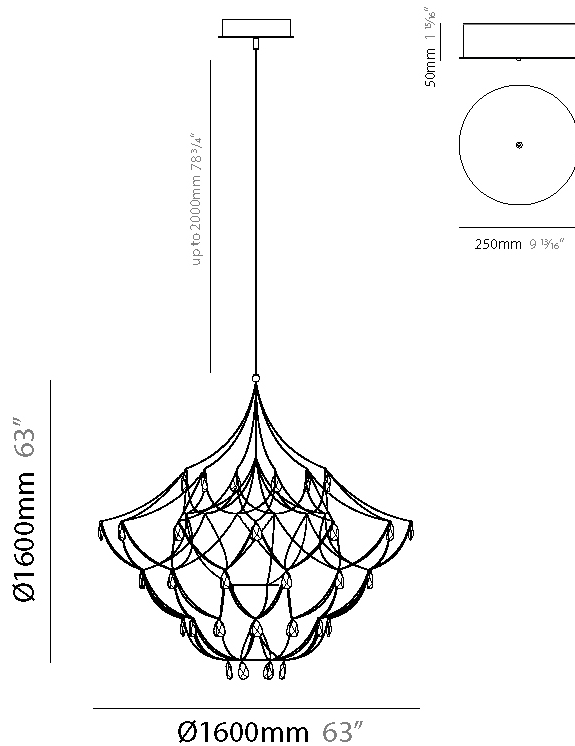

D101409-

base number	LED Dimming	Color Temperature	Finish Options

1. To build a product code in our configurator select the specify button on the base model # product page
2. To build a manual product code on this datasheet choose from the options listed below in blue font and add the suffix to the base model #

GENERAL

Series: Crystal Galaxy
Brand: Quasar
Division: Design
Mounting Type: Suspension
Mounting Location: Ceiling
Subcategory: Ambient

PHYSICAL

Shape: Abstract
Diameter (mm): 1600
Diameter (in): 63
Height (mm): 1600
Height (in): 63
Max. Overall Height (mm): 3600
Max. Overall Height (in): 141 3/4
Light Distribution: Omnidirectional
Weight (kg): 6
Weight (lbs): 13.23
Fixture Finish: NIC / BRA / BBR
Fixture Material: Metal
Cable Details: 2000mm Cable
Upon Request: Custom Sizes

ELECTRICAL

Number of Lamps: 144
Lamp Type: LED Retrofit
Input Wattage (W): 47.52
Bulb Included: Bulb Included
Max. Wattage Per Lamp (W): 0.33
Lamp Base: E10
Dimming: 0-10V Dimming / Phase Dimming (120Vac Only)
Driver Included: Yes
Driver Location: Integrated
Driver Type: Constant Voltage - Universal
Driver Class: Class 2
Input Voltage (V): 120 - 277
Output Voltage (V): 12
Lamp Voltage (V): 12

LED

Color Temperature (°K): 2600 / 3000 / 3500
Max. Delivered Lumen (lm): 3312 (2600K)
CRI: >90 CRI
Lamp Life (hrs): 50000

OPTICAL

RATINGS AND CERTIFICATIONS

Certified By: Certified for North American Standards
IP rating: IP20