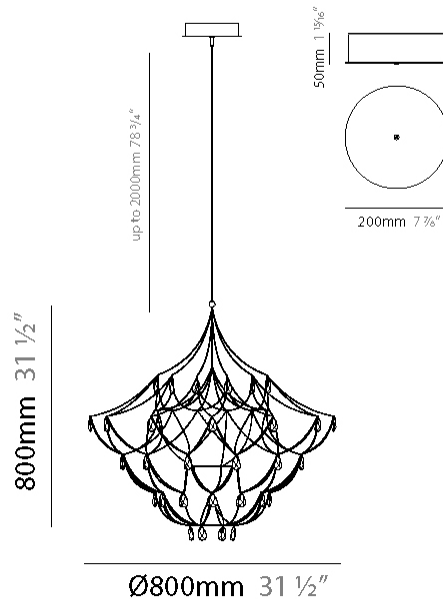

D101389-

base number	LED	Color	Finish
	Dimming	Temperature	Options

1. To build a product code in our configurator select the specify button on the base model # product page
2. To build a manual product code on this datasheet choose from the options listed below in blue font and add the suffix to the base model #

GENERAL

Series: Crystal Galaxy
Brand: Quasar
Division: Design
Mounting Type: Suspension
Mounting Location: Ceiling
Subcategory: Ambient

PHYSICAL

Shape: Abstract
Diameter (mm): 800
Diameter (in): 31 1/2
Height (mm): 800
Height (in): 31 1/2
Max. Overall Height (mm): 2000
Max. Overall Height (in): 78 3/4
Light Distribution: Omnidirectional
Weight (kg): 3
Weight (lbs): 6.61
Diffuser: Asfour Crystals
Fixture Finish: NIC / BRA / BBR
Fixture Material: Metal
Upon Request: Custom Sizes

ELECTRICAL

Number of Lamps: 60
Lamp Type: LED Retrofit
Input Wattage (W): 19.8
Bulb Included: Bulb Included
Max. Wattage Per Lamp (W): 0.33
Lamp Base: E10
Dimming: 0-10V Dimming / Phase Dimming (120Vac Only)
Driver Included: Yes
Driver Location: Integrated
Driver Type: Constant Voltage - Universal
Driver Class: Class 2
Input Voltage (V): 120 - 277
Output Voltage (V): 12
Lamp Voltage (V): 12

LED

Color Temperature (°K): 2600 / 3000 / 3500
Max. Delivered Lumen (lm): 1380 (2600K)
CRI: >90 CRI
Lamp Life (hrs): 50000

OPTICAL

RATINGS AND CERTIFICATIONS

Certified By: Certified for North American Standards
IP rating: IP20