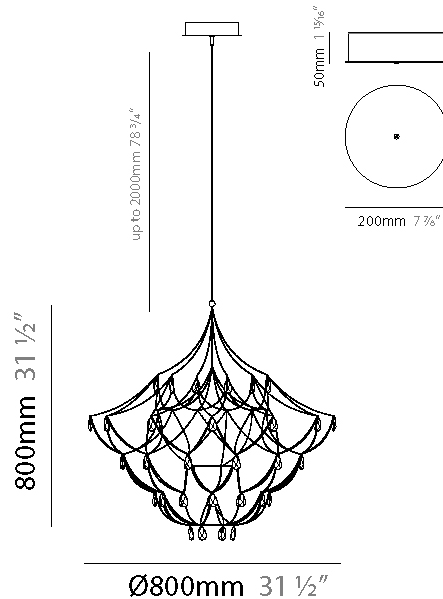

PROJECT	
TYPE	
SPECIFIER	
QUANTITY	
DATE	

CRYSTAL GALAXY SUSPENSION

D101390-

base number	LED Dimming	Color Temperature	Finish Options

1. To build a product code in our configurator select the specify button on the base model # product page
2. To build a manual product code on this datasheet choose from the options listed below in blue font and add the suffix to the base model #

GENERAL

Series: Crystal Galaxy
Brand: Quasar
Division: Design
Mounting Type: Suspension
Mounting Location: Ceiling
Subcategory: Ambient

PHYSICAL

Shape: Abstract
Diameter (mm): 800
Diameter (in): 31 1/2
Height (mm): 800
Height (in): 31 1/2
Max. Overall Height (mm): 2000
Max. Overall Height (in): 78 3/4
Light Distribution: Omnidirectional
Diffuser: Asfour Crystals
Fixture Finish: NIC / BRA / BBR
Fixture Material: Metal
Upon Request: Custom Sizes

ELECTRICAL

Number of Lamps: 60 + 1
Lamp Type: LED Retrofit
Input Wattage (W): 26.8
Bulb Included: Bulb Included
Max. Wattage Per Lamp (W): 0.33 + 7
Lamp Base: E10 + GU10
Dimming: 0-10V Dimming / Phase Dimming (120Vac Only)
Driver Included: Yes
Driver Location: Integrated
Driver Type: Constant Voltage - Universal
Driver Class: Class 2
Input Voltage (V): 120 - 277
Output Voltage (V): 12
Lamp Voltage (V): 12

LED

Color Temperature (°K): 2600 / 3000 / 3500
CRI: >90 CRI
Lamp Life (hrs): 50000

OPTICAL

RATINGS AND CERTIFICATIONS

Certified By: Certified for North American Standards
IP rating: IP20