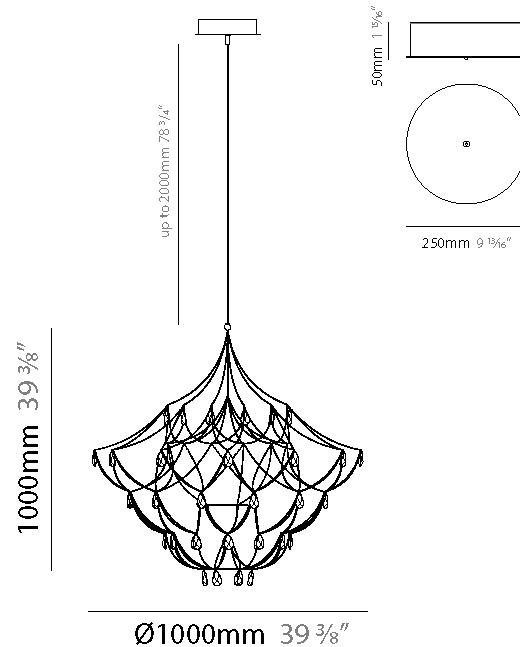

PROJECT	_____
TYPE	_____
SPECIFIER	_____
QUANTITY	_____
DATE	_____

CRYSTAL GALAXY SUSPENSION

D101398-

base number	LED Dimming	Color Temperature	Finish Options

1. To build a product code in our configurator select the specify button on the base model # product page
2. To build a manual product code on this datasheet choose from the options listed below in blue font and add the suffix to the base model #

GENERAL

Series: Crystal Galaxy
Brand: Quasar
Division: Design
Mounting Type: Suspension
Mounting Location: Ceiling
Subcategory: Ambient

PHYSICAL

Shape: Abstract
Diameter (mm): 1000
Diameter (in): 39 3/8
Height (mm): 1000
Height (in): 39 3/8
Max. Overall Height (mm): 2000
Max. Overall Height (in): 78 3/4
Light Distribution: Omnidirectional
Fixture Finish: NIC / BRA / BBR
Fixture Material: Metal
Upon Request: Custom Sizes

ELECTRICAL

Number of Lamps: 75 + 1
Lamp Type: LED Retrofit
Input Wattage (W): 31.75
Bulb Included: Bulb Included
Max. Wattage Per Lamp (W): 0.33 + 7
Lamp Base: E10 + GU10
Dimming: 0-10V Dimming / Phase Dimming (120Vac Only)
Driver Included: Yes
Driver Location: Integrated
Driver Type: Constant Voltage - Universal
Driver Class: Class 2
Input Voltage (V): 120 - 277
Output Voltage (V): 12
Lamp Voltage (V): 12

LED

Color Temperature (*K): 2600 / 3000 / 3500
CRI: >90 CRI
Lamp Life (hrs): 50000

OPTICAL

RATINGS AND CERTIFICATIONS

Certified By: Certified for North American Standards
IP rating: IP20