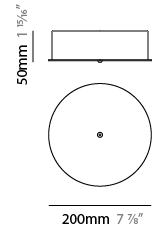

PROJECT	
TYPE	
SPECIFIER	
QUANTITY	
DATE	

CRYSTAL GALAXY SURFACE

D102029-

base number	LED Dimming	Color Temperature	Finish Options

1. To build a product code in our configurator select the specify button on the base model # product page
2. To build a manual product code on this datasheet choose from the options listed below in blue font and add the suffix to the base model #

GENERAL

Series: Crystal Galaxy
Brand: Quasar
Division: Design
Mounting Type: Surface
Mounting Location: Ceiling
Subcategory: Ambient

PHYSICAL

Shape: Abstract
Diameter (mm): 1000
Diameter (in): 39 3/8
Height (mm): 500
Height (in): 19 11/16
Light Distribution: Omnidirectional
Weight (kg): 3
Weight (lbs): 6.61
Fixture Finish: NIC / BRA / BBR
Fixture Material: Metal
Upon Request: Custom Sizes

ELECTRICAL

Number of Lamps: 66
Lamp Type: LED Retrofit
Input Wattage (W): 21.78
Bulb Included: Bulb Included
Max. Wattage Per Lamp (W): 0.33
Lamp Base: E10
Dimming: 0-10V Dimming / Phase Dimming (120Vac Only)
Driver Included: Yes
Driver Location: Integrated
Driver Type: Constant Voltage - Universal
Driver Class: Class 2
Input Voltage (V): 120 - 277
Output Voltage (V): 12
Lamp Voltage (V): 12

LED

Color Temperature (°K): 2600 / 3000 / 3500
Max. Delivered Lumen (lm): 1518 (2600K)
CRI: >80 CRI
Lamp Life (hrs): 50000

OPTICAL

RATINGS AND CERTIFICATIONS

Certified By: Certified for North American Standards
IP rating: IP20