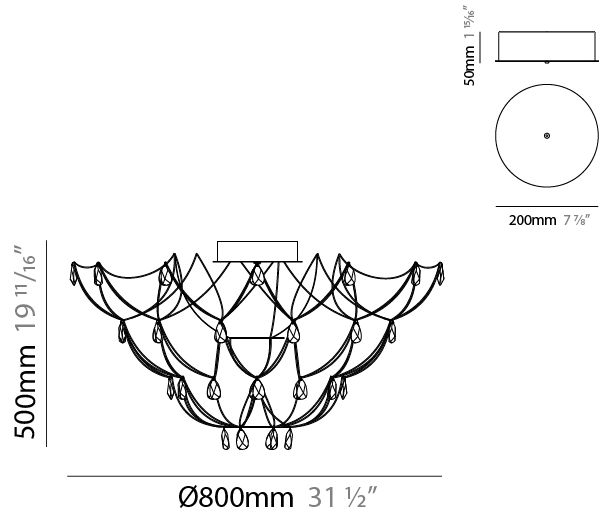

CRYSTAL GALAXY SURFACE

D102028-

base number   LED   Color   Finish
Dimming   Temperature   Options

1. To build a product code in our configurator select the specify button on the base model # product page
2. To build a manual product code on this datasheet choose from the options listed below in blue font and add the suffix to the base model #

GENERAL

Series: Crystal Galaxy
Brand: Quasar
Division: Design
Mounting Type: Surface
Mounting Location: Ceiling
Subcategory: Ambient

PHYSICAL

Shape: Abstract
Diameter (mm): 800
Diameter (in): 31 1/2
Height (mm): 500
Height (in): 19 11/16
Light Distribution: Omnidirectional
Weight (kg): 3
Weight (lbs): 6.61
[Fixture Finish: NIC / BRA / BBR](#)
Fixture Material: Metal
Upon Request: Custom Sizes

ELECTRICAL

Number of Lamps: 54
Lamp Type: LED Retrofit
Input Wattage (W): 17.82
Bulb Included: Bulb Included
Max. Wattage Per Lamp (W): 0.33
Lamp Base: E10
[Dimming: 0-10V Dimming / Phase Dimming (120Vac Only)](#)
Driver Included: Yes
Driver Location: Integrated
Driver Type: Constant Voltage - Universal
Driver Class: Class 2
Input Voltage (V): 120 - 277
Output Voltage (V): 12
Lamp Voltage (V): 12

LED

[Color Temperature (°K): 2600 / 3000 / 3500](#)
Max. Delivered Lumen (lm): 1242 (2600K)
CRI: >80 CRI
Lamp Life (hrs): 50000

OPTICAL

RATINGS AND CERTIFICATIONS

Certified By: Certified for North American Standards
IP rating: IP20