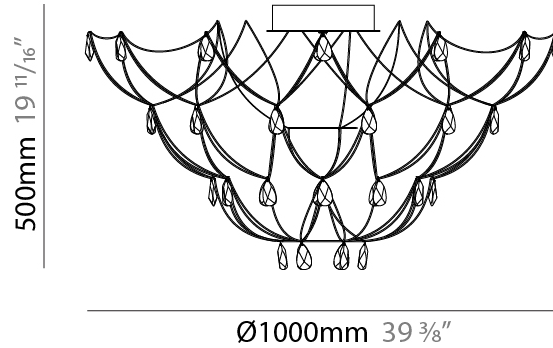

PROJECT	
TYPE	
SPECIFIER	
QUANTITY	
DATE	

CRYSTAL GALAXY SURFACE

D102029-

base number	LED Dimming	Color Temperature	Finish Options

1. To build a product code in our configurator select the specify button on the base model # product page
2. To build a manual product code on this datasheet choose from the options listed below in blue font and add the suffix to the base model #

GENERAL

Series: Crystal Galaxy
Brand: Quasar
Division: Design
Mounting Type: Surface
Mounting Location: Ceiling
Subcategory: Ambient

PHYSICAL

Shape: Abstract
Diameter (mm): 1000
Diameter (in): 39 3/8
Height (mm): 500
Height (in): 19 11/16
Light Distribution: Omnidirectional
Weight (kg): 3
Weight (lbs): 6.61
Fixture Finish: NIC / BRA / BBR
Fixture Material: Metal
Upon Request: Custom Sizes

ELECTRICAL

Number of Lamps: 66
Lamp Type: LED Retrofit
Input Wattage (W): 21.78
Bulb Included: Bulb Included
Max. Wattage Per Lamp (W): 0.33
Lamp Base: E10
Dimming: 0-10V Dimming / Phase Dimming (120Vac Only)
Driver Included: Yes
Driver Location: Integrated
Driver Type: Constant Voltage - Universal
Driver Class: Class 2
Input Voltage (V): 120 - 277
Output Voltage (V): 12
Lamp Voltage (V): 12

LED

Color Temperature (°K): 2600 / 3000 / 3500
Max. Delivered Lumen (lm): 1518 (2600K)
CRI: >80 CRI
Lamp Life (hrs): 50000

OPTICAL

RATINGS AND CERTIFICATIONS

Certified By: Certified for North American Standards
IP rating: IP20